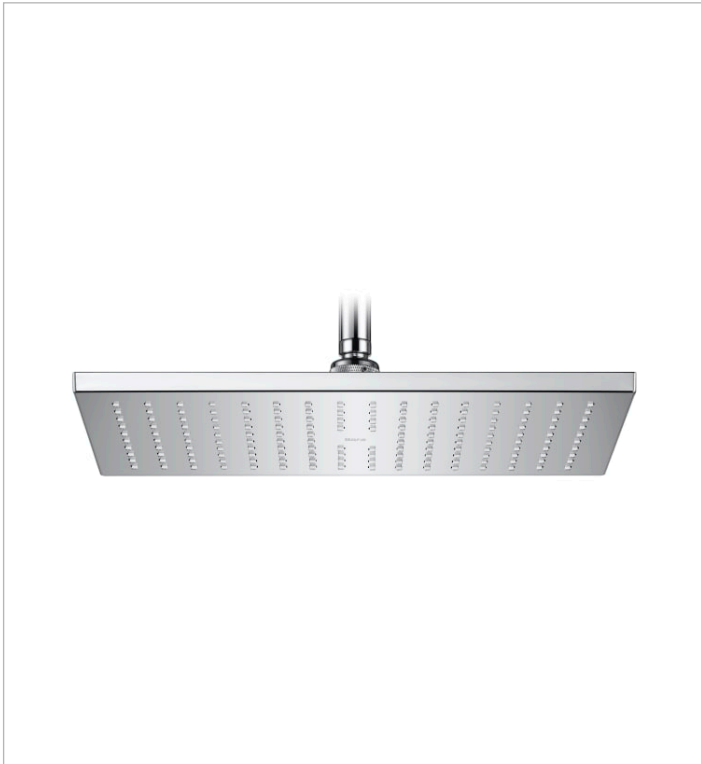

RAINSENSE

Square adjustable ABS shower head for wall or ceiling installation in chrome

DIMENSIONS

Length 360 mm
 Width 240 mm
 Height 90 mm

COLOURS AND FINISHES

TECHNICAL DRAWINGS

FEATURES

Square adjustable ABS shower head for wall or ceiling installation in chrome. Wall/ceiling support kit/arm not included.

Finish: Chrome

Installation place: Ceiling, Wall

Number of functions: 1

Number of ways: 1

Shower arm: Not included

Shower head length (mm): 360

Shower head shape: Rectangular

Shower head width (mm): 240

Easyclean ®

Function types

Function types: Rain

BOUGHT TOGETHER FREQUENTLY

Wall arm for shower head

5B0150C00

Straight wall arm for shower head

5B0250C00

Wall arm for shower head

5B0350C00

Ceiling arm for shower head

5B0450C00

Straight ceiling arm for shower head

5B0550C00

Ceiling arm for shower head

5B0650C00