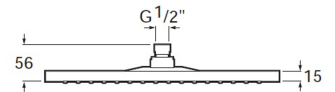

RAINSENSE

Square adjustable ABS shower head for wall or ceiling installation in chrome

DIMENSIONS

Length 360 mm
 Width 240 mm
 Height 90 mm

COLOURS AND FINISHES

TECHNICAL DRAWINGS

FEATURES

Square adjustable ABS shower head for wall or ceiling installation in chrome. Wall/ceiling support kit/arm not included.

Finish: Chrome

Installation place: Ceiling, Wall

Number of functions: 1

Number of ways: 1

Shower arm: Not included

Shower head length (mm): 360

Shower head shape: Rectangular

Shower head width (mm): 240