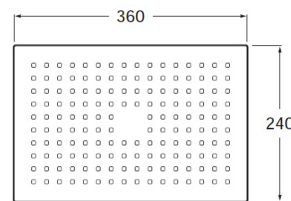

RAINSENSE

Square adjustable ABS shower head for wall or ceiling installation in chrome

DIMENSIONS

Length 360 mm
 Width 240 mm
 Height 90 mm

COLOURS AND FINISHES

TECHNICAL DRAWINGS

FEATURES

Square adjustable ABS shower head for wall or ceiling installation in chrome. Wall/ceiling support kit/arm not included.

Finish: Chrome

Installation place: Ceiling, Wall

Number of functions: 1

Number of ways: 1

Shower arm: Not included

Shower head length (mm): 360

Shower head shape: Rectangular

Shower head width (mm): 240