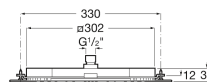

RAINDREAM

Stainless steel shower head for ceiling installation in chrome

DIMENSIONS

Length 380 mm
Width 380 mm

COLOURS AND FINISHES

TECHNICAL DRAWINGS

FEATURES

Round stainless steel shower head for ceiling installation in chrome.
Rain function.

Finish: Chrome

Installation place: Ceiling

Number of functions: 1

Number of ways: 1

Shower head diameter (mm): 380

Shower head shape: Circular

Easyclean®

Function types
Function types: Rain