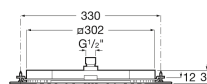

RAINDREAM

Stainless steel shower head for ceiling installation in chrome

DIMENSIONS

Length 380 mm
Width 380 mm

COLOURS AND FINISHES

C0 Chrome

TECHNICAL DRAWINGS

FEATURES

Round stainless steel shower head for ceiling installation in chrome.
Rain function.

Finish: Chrome

Installation place: Ceiling

Number of functions: 1

Number of ways: 1

Shower head diameter (mm): 380

Shower head shape: Circular