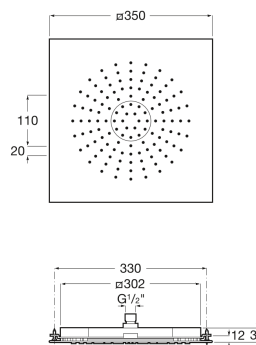

RAINDREAM

Stainless steel shower head for ceiling installation in chrome

DIMENSIONS

Length 350 mm
Width 350 mm

COLOURS AND FINISHES

C0 Chrome

TECHNICAL DRAWINGS

FEATURES

Square stainless steel shower head for ceiling installation in chrome.
Rain function.

Finish: Chrome

Installation place: Ceiling

Number of functions: 1

Number of ways: 1

Shower head length (mm): 350

Shower head shape: Square

Shower head width (mm): 350

Easyclean ®

Function types

Function types: Rain

Raindream

Premium range of extraslim metallic shower-heads for wall or ceiling installation. Its Easyclean system prevents limescale build up.