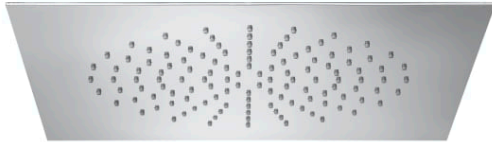

RAINDREAM

Stainless steel shower head for ceiling installation in chrome

DIMENSIONS

Length 350 mm
Width 350 mm

COLOURS AND FINISHES

TECHNICAL DRAWINGS

FEATURES

Square stainless steel shower head for ceiling installation in chrome.
Rain function.

Finish: Chrome

Installation place: Ceiling

Number of functions: 1

Number of ways: 1

Shower head length (mm): 350

Shower head shape: Square

Shower head width (mm): 350

Easyclean ®

Function types

Function types: Rain

Raindream

Premium range of extraslim metallic shower-heads for wall or ceiling installation. Its Easyclean system prevents limescale build up.

INSTALLATION AND USER MANUALS