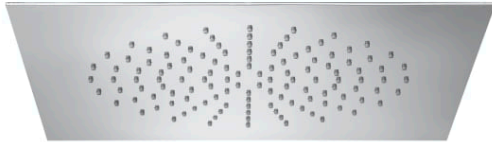

RAINDREAM

Stainless steel shower head for ceiling installation in chrome

DIMENSIONS

Length 350 mm
Width 350 mm

COLOURS AND FINISHES

C0 Chrome

TECHNICAL DRAWINGS

FEATURES

Square stainless steel shower head for ceiling installation in chrome.
Rain function.

Finish: Chrome

Installation place: Ceiling

Number of functions: 1

Number of ways: 1

Shower head length (mm): 350

Shower head shape: Square

Shower head width (mm): 350

Easyclean ®

Function types

Function types: Rain

Raindream

Premium range of extraslim metallic shower-heads for wall or ceiling installation. Its Easyclean system prevents limescale build up.