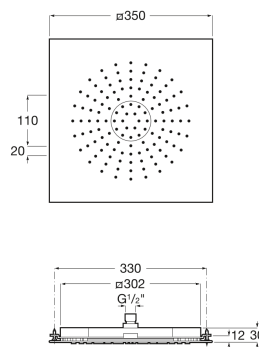

RAINDREAM

Stainless steel shower head for ceiling installation in chrome

DIMENSIONS

Length 350 mm
Width 350 mm

COLOURS AND FINISHES

TECHNICAL DRAWINGS

FEATURES

Square stainless steel shower head for ceiling installation in chrome.
Rain function.

Finish: Chrome

Installation place: Ceiling

Number of functions: 1

Number of ways: 1

Shower head length (mm): 350

Shower head shape: Square

Shower head width (mm): 350

Easyclean ®