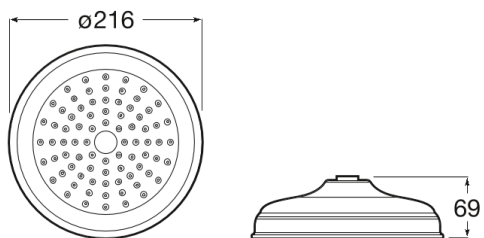

**Classic round adjustable ABS shower head with wall or ceiling installation in chrome**

TECHNICAL DRAWINGS

**FEATURES**

Classic round adjustable ABS shower head with wall or ceiling installation in chrome. Wall/ceiling support kit/arm not included.

Finish: Chrome

Installation place: Ceiling, Wall

Number of functions: 1

Number of ways: 1

Shower arm: Not included

Shower head diameter (mm): 200

Shower head shape: Circular

Easyclean ®