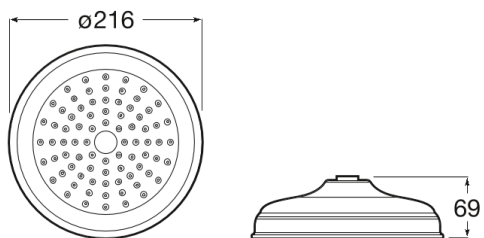

Classic round adjustable ABS shower head with wall or ceiling installation in chrome

TECHNICAL DRAWINGS

FEATURES

Classic round adjustable ABS shower head with wall or ceiling installation in chrome. Wall/ceiling support kit/arm not included.

Finish: Chrome

Installation place: Ceiling, Wall

Number of functions: 1

Number of ways: 1

Shower arm: Not included

Shower head diameter (mm): 200

Shower head shape: Circular

Easyclean ®