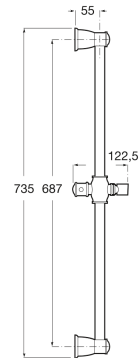

SENSUM

Clasica - Shower bar with adjustable hand-shower bracket

TECHNICAL DRAWINGS

FEATURES

Shower bar with adjustable hand-shower bracket.

Sensum

New multifunction handshower collection, in circular and square designs, with modern and ergonomic lines. These handshowers include advanced features that help you save water while providing a comfortable experience.