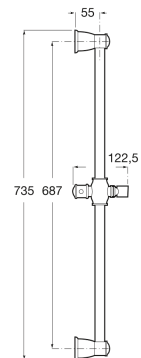

SENSUM

Clasica - Shower bar with adjustable hand-shower bracket

TECHNICAL DRAWINGS

FEATURES

Shower bar with adjustable hand-shower bracket.

Sensum

New multifunction handshower collection, in circular and square designs, with modern and ergonomic lines. These handshowers include advanced features that help you save water while providing a comfortable experience.