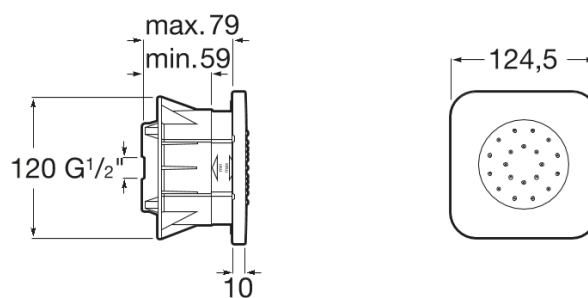

PUZZLE

Square - Built-in swivel jet with 1 function for shower spaces

DIMENSIONS

Length	124 mm
Width	79 mm
Height	124 mm

COLOURS AND FINISHES

TECHNICAL DRAWINGS

FEATURES

Built-in swivel jet with 1 function for shower spaces.

Adjustable

Annual energy consumption (kWh/p.a.): 267.75

Finish: Chrome

Flow rate (l/min - 3 bar): 4

Installation type: Built-in

Function types

Function types: Rain

Puzzle