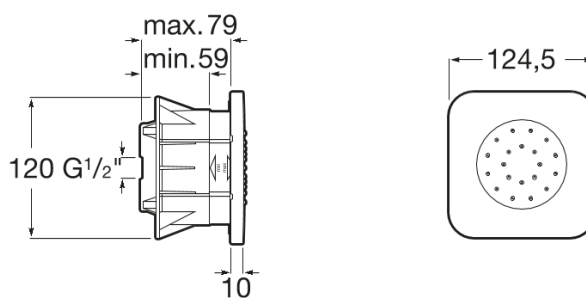

PUZZLE

Square - Built-in swivel jet with 1 function for shower spaces

DIMENSIONS

Length	124 mm
Width	79 mm
Height	124 mm

COLOURS AND FINISHES

TECHNICAL DRAWINGS

FEATURES

Built-in swivel jet with 1 function for shower spaces.

Adjustable

Annual energy consumption (kWh/p.a.): 267.75

Finish: Chrome

Flow rate (l/min - 3 bar): 4

Installation type: Built-in

Function types

Function types: Rain

Puzzle