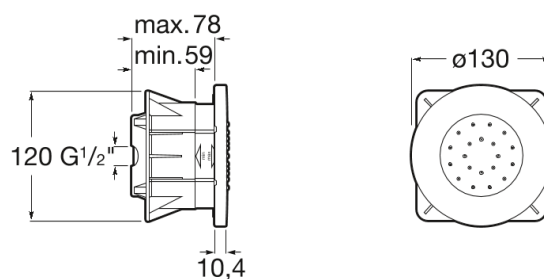

PUZZLE

Round - Built-in swivel jet with 1 function for shower spaces

DIMENSIONS

| | |
|--------|--------|
| Length | 130 mm |
| Width | 78 mm |
| Height | 130 mm |

COLOURS AND FINISHES

TECHNICAL DRAWINGS

FEATURES

Built-in swivel jet with 1 function for shower spaces.

Adjustable

Finish: Chrome

Installation type: Built-in

EasyClean ®

Function types
Function types: Rain

Puzzle

This collection comes along with everything you need to create your customized hydromassage shower space.