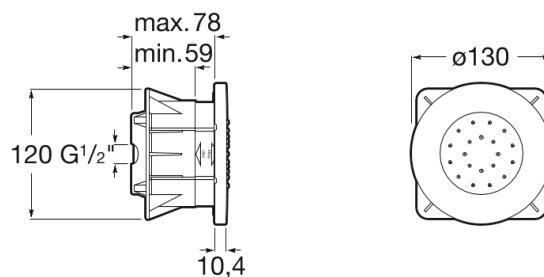

PUZZLE

Round - Built-in swivel jet with 1 function for shower spaces

DIMENSIONS

Length	130 mm
Width	78 mm
Height	130 mm

COLOURS AND FINISHES

TECHNICAL DRAWINGS

FEATURES

Built-in swivel jet with 1 function for shower spaces.

Adjustable

Finish: Chrome

Installation type: Built-in

EasyClean ®

Function types
Function types: Rain

Puzzle

This collection comes along with everything you need to create your customized hydromassage shower space.