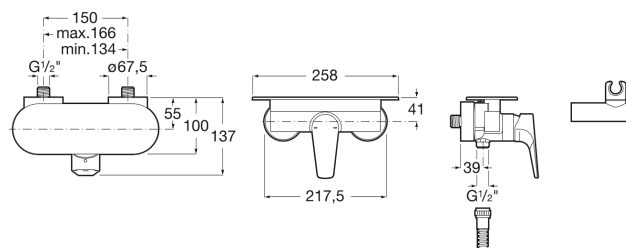

ATLAS

Adaptable shelf

TECHNICAL DRAWINGS

FEATURES

Adaptable shelf.

BOUGHT TOGETHER FREQUENTLY

Atlas

This faucet collection, which stands out for its elegance and versatility, includes flow limiters to 5 litres per minute as well as the Cold Start technology that guarantee greater water and energy savings. Also, with the aim of providing more comfort, the shower mixer can be equipped with a clip-on shelf, allowing you to have your showering essentials close to hand.