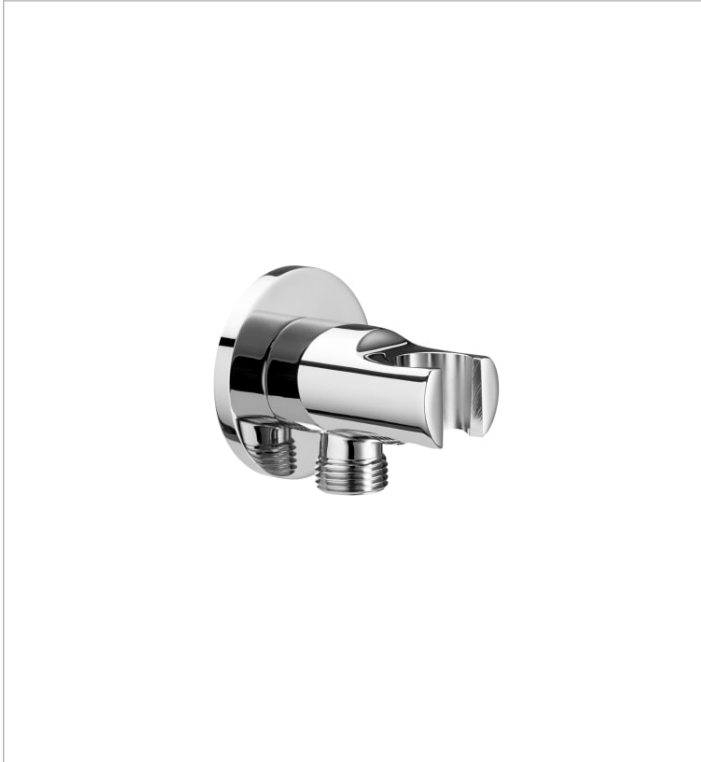

AQUA

ROUND - 1/2" chromed water inlet for shower hose with integrated bracket for hand shower

DIMENSIONS

Length	95 mm
Width	70 mm
Height	70 mm

COLOURS AND FINISHES

TECHNICAL DRAWINGS

FEATURES

Wall bracket included