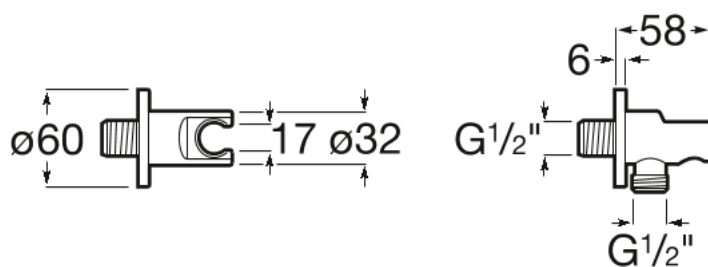

AQUA

ROUND - 1/2" chromed water inlet for shower hose with integrated bracket for hand shower

DIMENSIONS

Length	95 mm
Width	70 mm
Height	70 mm

COLOURS AND FINISHES

TECHNICAL DRAWINGS

FEATURES

Wall bracket included