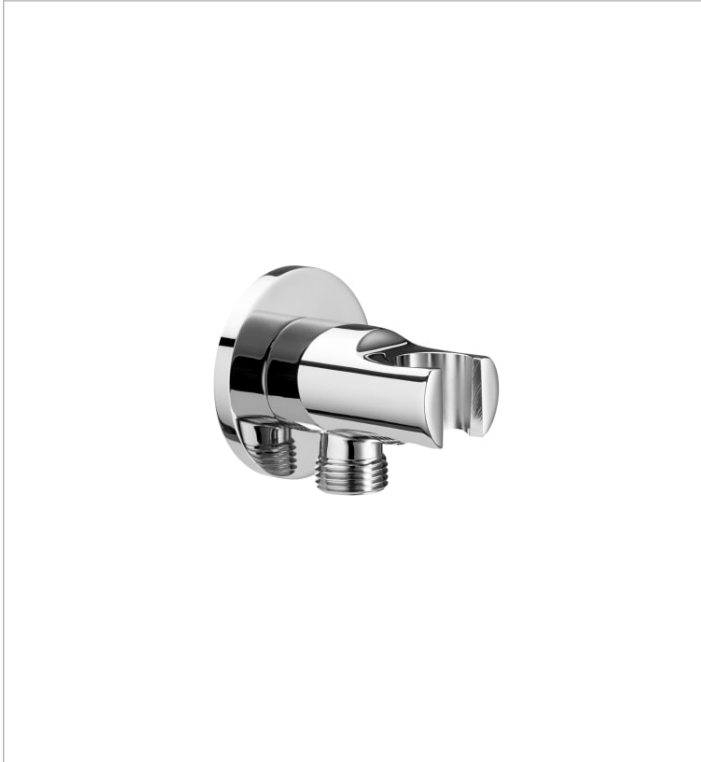

AQUA

**ROUND - 1/2" chromed water inlet for shower hose with integrated bracket for hand shower**

DIMENSIONS

Length	95 mm
Width	70 mm
Height	70 mm

COLOURS AND FINISHES

FEATURES

Wall bracket included

TECHNICAL DRAWINGS

## Aqua

This collection is a design proposal that blends into the bathroom space, where a great deal of thought has been given to the principles of saving, sustainability and integration in the technological conception of each item.