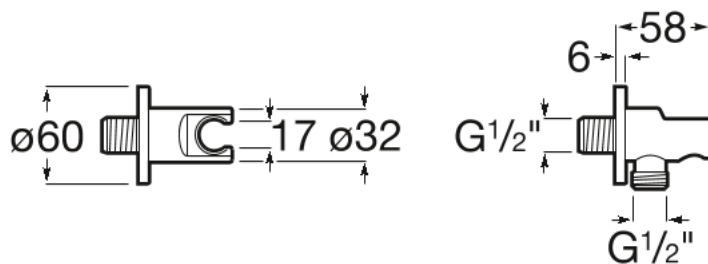

AQUA

**ROUND - 1/2" chromed water inlet for shower hose with integrated bracket for hand shower**

DIMENSIONS

Length	95 mm
Width	70 mm
Height	70 mm

COLOURS AND FINISHES

FEATURES

Wall bracket included

TECHNICAL DRAWINGS