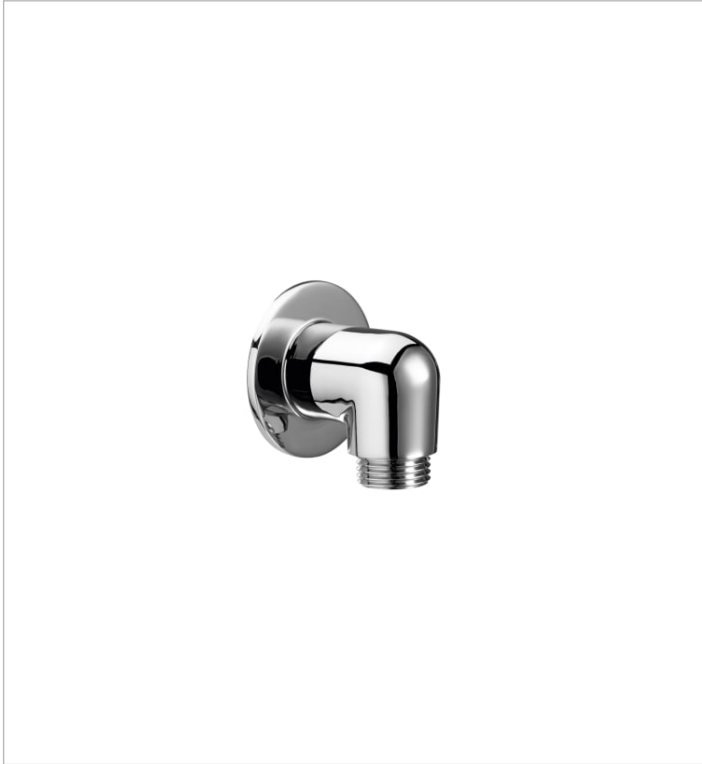

AQUA

Water inlet for shower tube chrome 1/2"

FEATURES

Aqua

This collection is a design proposal that blends into the bathroom space, where a great deal of thought has been given to the principles of saving, sustainability and integration in the technological conception of each item.