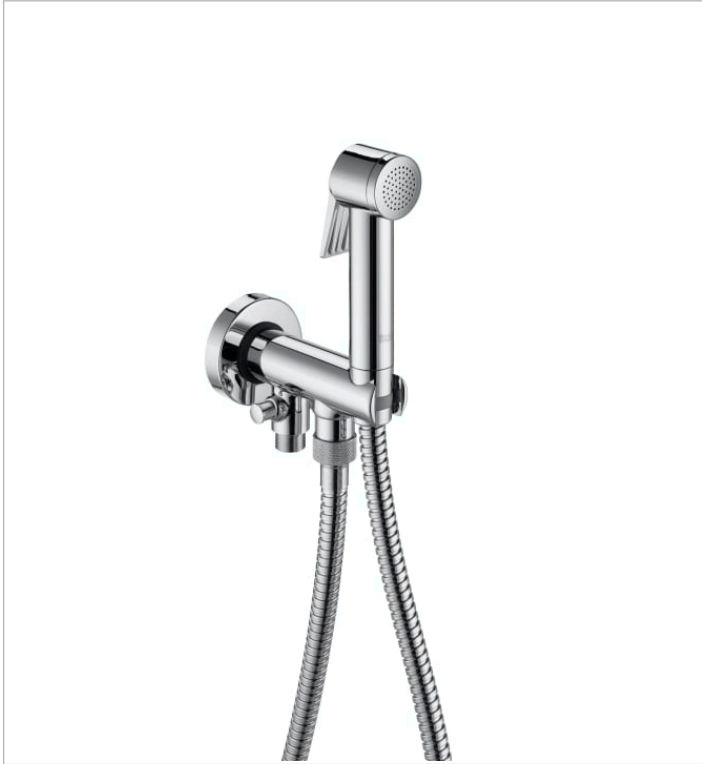

BE FRESH

Bidet shower kit (2 ways). Includes hand-shower with auto-stop, integrated bracket, water outlet and 1.2 m metal flexible hose

TECHNICAL DRAWINGS

FEATURES

Bidet shower kit (2 ways). Includes hand-shower with auto-stop, integrated bracket, water outlet and 1.2 m metal flexible hose.