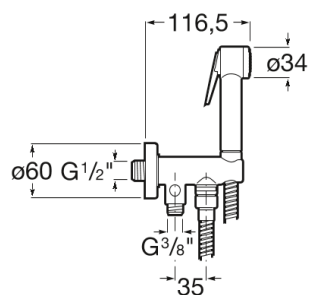

BE FRESH

Bidet shower kit (2 ways). Includes hand-shower with auto-stop, integrated bracket, water outlet and 1.2 m metal flexible hose

TECHNICAL DRAWINGS

FEATURES

Bidet shower kit (2 ways). Includes hand-shower with auto-stop, integrated bracket, water outlet and 1.2 m metal flexible hose.