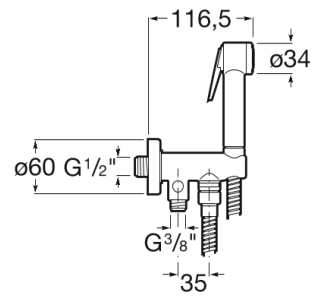

BE FRESH

Bidet shower kit (2 ways). Includes hand-shower with auto-stop, integrated bracket, water outlet and 1.2 m metal flexible hose

TECHNICAL DRAWINGS

FEATURES

Bidet shower kit (2 ways). Includes hand-shower with auto-stop, integrated bracket, water outlet and 1.2 m metal flexible hose.