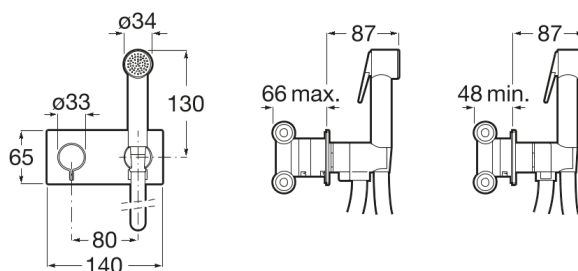

BE FRESH

**Progressive bidet shower mixer (1 way).  
Includes hand-shower, integrated bracket-  
water outlet with progressive single-lever mixer  
and 1.2 m metal flexible hose**

**FEATURES**

Progressive bidet shower mixer (1 way). Includes hand-shower, integrated bracket-water outlet with progressive single-lever mixer and 1.2 m metal flexible hose.

Application place: Bidet, Toilet

Faucet type: Single-lever

Flexible supply hoses included

Handle position: Lateral

Installation type: Built-in

TECHNICAL DRAWINGS

Evershine

Progressive cartridge