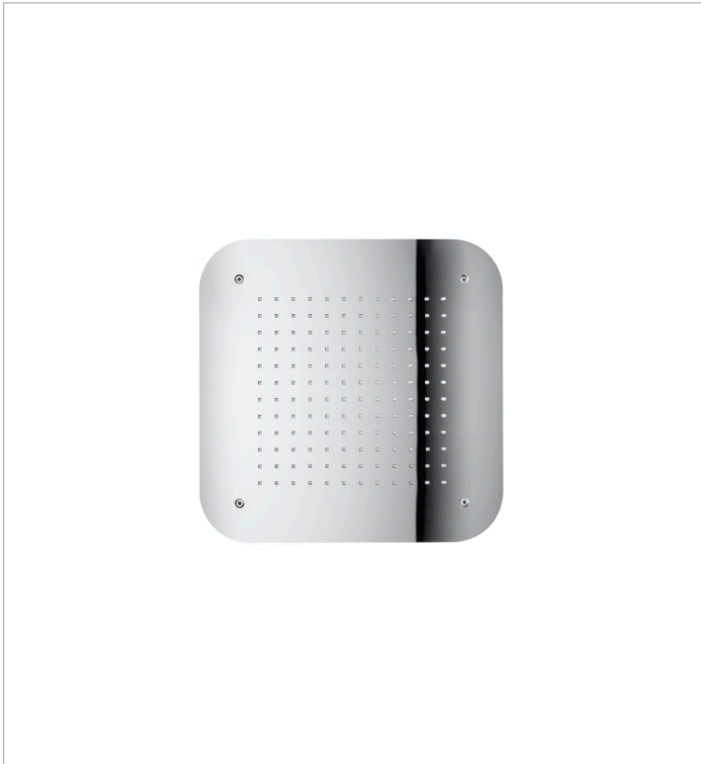

**PUZZLE****Stainless steel shower head for ceiling installation****DIMENSIONS**

Length	420 mm
Width	420 mm
Height	62 mm

**COLOURS AND FINISHES****FEATURES**

Finish: Stainless steel

Installation place: Ceiling

Number of functions: 1

Number of ways: 1

Shower head length (mm): 420

Shower head shape: Square

Shower head width (mm): 420

Function types

Function types: Rain