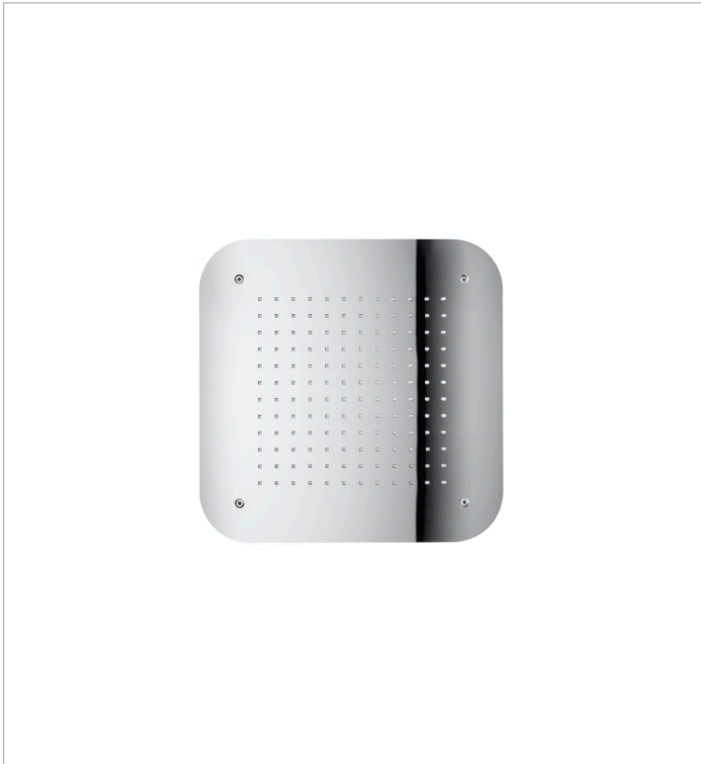

PUZZLE**Stainless steel shower head for ceiling installation****DIMENSIONS**

Length	420 mm
Width	420 mm
Height	62 mm

COLOURS AND FINISHES

C0 Chrome

FEATURES

Finish: Stainless steel

Installation place: Ceiling

Number of functions: 1

Number of ways: 1

Shower head length (mm): 420

Shower head shape: Square

Shower head width (mm): 420

Function types

Function types: Rain

Puzzle