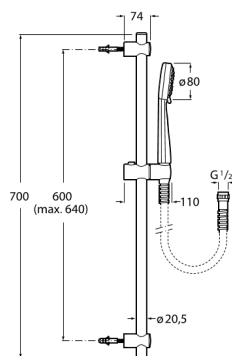

STELLA

Shower kit. Includes 80 mm hand-shower with 1 function, 700 mm shower bar, adjustable hand-shower bracket and 1.70 m PVC flexible shower hose

TECHNICAL DRAWINGS

FEATURES

Shower kit. Includes 80 mm hand-shower with 1 function, 700 mm shower bar, adjustable hand-shower bracket and 1.70 m PVC flexible shower hose.

Diameter (mm): 80

Finish: Chrome

Flexible hose included

Number of functions: 1

Shape: Circular

Slide bar included

Wall bracket included

EasyClean ®