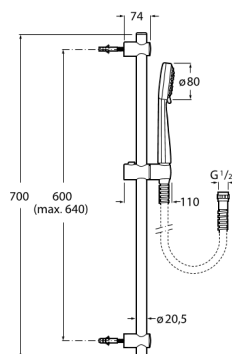

STELLA

Shower kit. Includes 80 mm hand-shower with 1 function, 700 mm shower bar, adjustable hand-shower bracket and 1.70 m PVC flexible shower hose

TECHNICAL DRAWINGS

FEATURES

Shower kit. Includes 80 mm hand-shower with 1 function, 700 mm shower bar, adjustable hand-shower bracket and 1.70 m PVC flexible shower hose.

Diameter (mm): 80

Finish: Chrome

Flexible hose included

Number of functions: 1

Shape: Circular

Slide bar included

Wall bracket included

Easyclean ®