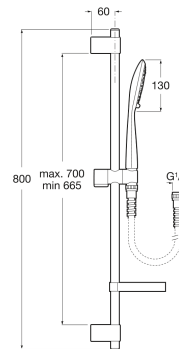

SENSUM

ROUND - Shower kit with Sensus Round 2 functions handshower, 800 mm slide bar with adjustable handshower bracket, soap dish and 1.70 m flexible hose. Chromed

TECHNICAL DRAWINGS

FEATURES

Diameter (mm): 130

Finish: Chrome

Flexible hose included

Number of functions: 2

Slide bar included

Easyclean ®

Function types
Function types: NightRain

Function types
Function types: Rain

Sensum