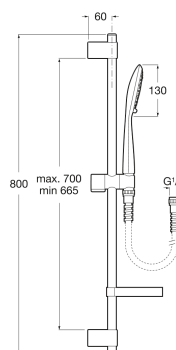

SENSUM

ROUND - Shower kit with Sensus Round 2 functions handshower, 800 mm slide bar with adjustable handshower bracket, soap dish and 1.70 m flexible hose. Chromed

TECHNICAL DRAWINGS

FEATURES

- Diameter (mm): 130
- Finish: Chrome
- Flexible hose included
- Number of functions: 2
- Slide bar included