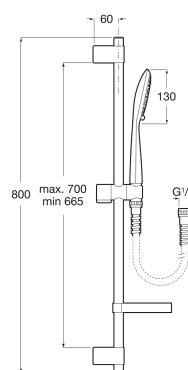

SENSUM

SQUARE - Shower kit with Sensus Square 2 functions handshower, 800 mm slide bar with adjustable handshower bracket, soap dish and 1.70 m flexible hose. Chromed

TECHNICAL DRAWINGS

FEATURES

- Diameter (mm): 130
- Finish: Chrome
- Flexible hose included
- Number of functions: 2
- Slide bar included