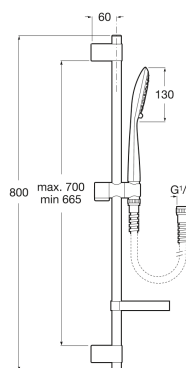

SENSUM

SQUARE - Shower kit with Sensum Square 2 functions handshower, 800 mm slide bar with adjustable handshower bracket, soap dish and 1.70 m flexible hose. Chromed

TECHNICAL DRAWINGS

FEATURES

- Diameter (mm): 130
- Finish: Chrome
- Flexible hose included
- Number of functions: 2
- Slide bar included