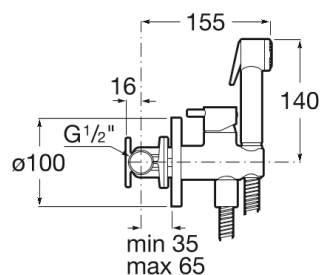

BE FRESH

Bidet shower mixer (1 way). Includes hand-shower, integrated bracket-water outlet with single-lever mixer and 1.2 m metal flexible hose

TECHNICAL DRAWINGS

FEATURES

Bidet shower mixer (1 way). Includes hand-shower, integrated bracket-water outlet with single-lever mixer and 1.2 m metal flexible hose.

Application place: Bidet, Toilet

Faucet type: Single-lever

Finish: Chrome

Flexible supply hoses included

Handle position: Top

Installation type: Wall-mounted

INSTALLATION AND USER MANUALS

[Installation Handbook](#)