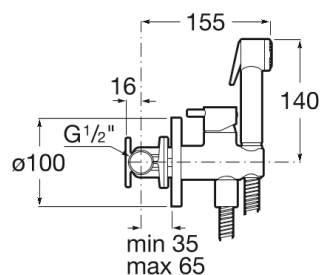

BE FRESH

Bidet shower mixer (1 way). Includes hand-shower, integrated bracket-water outlet with single-lever mixer and 1.2 m metal flexible hose

TECHNICAL DRAWINGS

FEATURES

Bidet shower mixer (1 way). Includes hand-shower, integrated bracket-water outlet with single-lever mixer and 1.2 m metal flexible hose.

Application place: Bidet, Toilet

Faucet type: Single-lever

Flexible supply hoses included

Handle position: Top

Installation type: Wall-mounted

INSTALLATION AND USER MANUALS

[Installation Handbook](#)