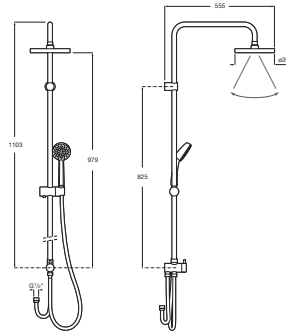

VICTORIA

Connectable shower column with diverter

FEATURES

- Faucet: Not included
- Finish: Chrome
- Handshower: Included
- Installation type: Wall-mounted
- Number of water outlets: 2
- Shower flexible hose included
- Shower head shape: Circular
- Suitable for: Shower

TECHNICAL DRAWINGS

Evershine ®

Shower head functions  
Shower head functions: Rain