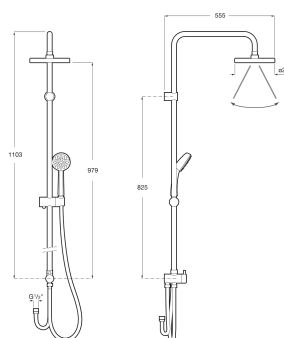

VICTORIA

Connectable shower column with diverter

TECHNICAL DRAWINGS

FEATURES

Faucet: Not included

Finish: Chrome

Handshower: Included

Installation type: Wall-mounted

Number of water outlets: 2

Shower flexible hose included

Shower head shape: Circular

Suitable for: Shower

Evershine

Shower head functions
Shower head functions: Rain

Victoria

A traditional response to classic atmospheres. Elegant and functional curves in an extensive collection of pieces that combine simplicity and versatility, offering the convenience of well-tried solutions.