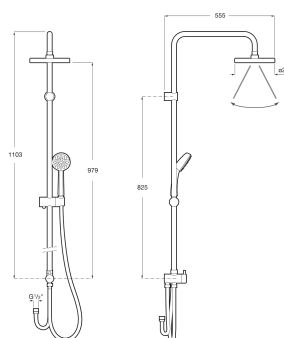

VICTORIA

Connectable shower column with diverter

TECHNICAL DRAWINGS

FEATURES

- Faucet: Not included
- Finish: Chrome
- Handshower: Included
- Installation type: Wall-mounted
- Number of water outlets: 2
- Shower flexible hose included
- Shower head shape: Circular
- Suitable for: Shower

Evershine

Shower head functions
Shower head functions: Rain

Victoria

A traditional response to classic atmospheres. Elegant and functional curves in an extensive collection of pieces that combine simplicity and versatility, offering the convenience of well-tried solutions.