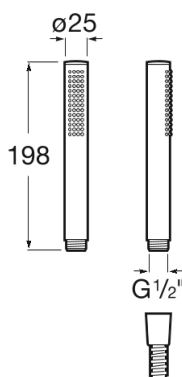

STELLA

Stick Round - Hand-shower with 1 function

DIMENSIONS

Length	37 mm
Width	37 mm
Height	228 mm

COLOURS AND FINISHES

C0 Chrome

TECHNICAL DRAWINGS

FEATURES

Hand-shower with 1 function.

Diameter (mm): 25

Finish: Chrome

Number of functions: 1

Shape: Stick

Easyclean ®

Function types

Function types: Rain