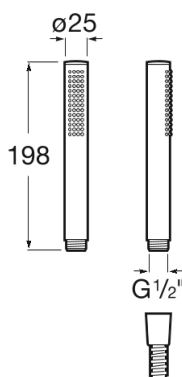

STELLA

Stick Round - Hand-shower with 1 function

DIMENSIONS

Length 37 mm
 Width 37 mm
 Height 228 mm

COLOURS AND FINISHES

C0 Chrome

TECHNICAL DRAWINGS

FEATURES

Hand-shower with 1 function.

Diameter (mm): 25

Finish: Chrome

Number of functions: 1

Shape: Stick

Easyclean ®

Function types

Function types: Rain