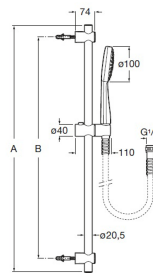

STELLA

Shower kit. Includes 100 mm hand-shower with 1 function, 700 mm shower bar, adjustable hand-shower bracket and 1.70 PVC flexible shower hose

TECHNICAL DRAWINGS

A	B	B (Max)
700	600	640

FEATURES

Shower kit. Includes 100 mm hand-shower with 1 function, 700 mm shower bar, adjustable hand-shower bracket and 1.70 PVC flexible shower hose.

Diameter (mm): 100

Finish: Chrome

Flexible hose included

Number of functions: 1

Shape: Circular

Slide bar included

Slide bar length (mm): 700

Wall bracket included