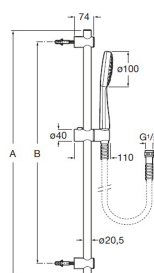

STELLA

Shower kit. Includes 100 mm hand-shower with 1 function, 700 mm shower bar, adjustable hand-shower bracket and 1.70 PVC flexible shower hose

TECHNICAL DRAWINGS

A	B	B (Max)
700	600	640

FEATURES

Shower kit. Includes 100 mm hand-shower with 1 function, 700 mm shower bar, adjustable hand-shower bracket and 1.70 PVC flexible shower hose.

Diameter (mm): 100

Finish: Chrome

Flexible hose included

Number of functions: 1

Shape: Circular

Slide bar included

Slide bar length (mm): 700

Wall bracket included