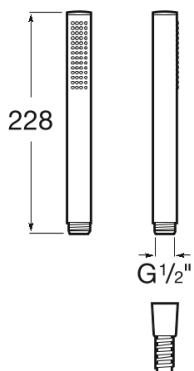

STELLA

Stick Square - Hand-shower with 1 function

DIMENSIONS

Length 37 mm
 Width 37 mm
 Height 228 mm

COLOURS AND FINISHES

TECHNICAL DRAWINGS

FEATURES

Hand-shower with 1 function.

Diameter (mm): 22

Finish: Chrome

Number of functions: 1

Shape: Stick

Easyclean ®

Function types
 Function types: Rain

Stella

Inspired by basic nature elements, this collection presents an aesthetic based on simple, pure and contemporary lines while offering a wide range of solutions.