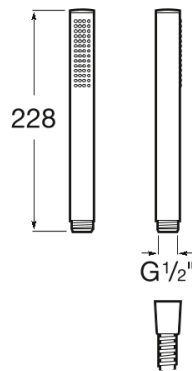

STELLA

Stick Square - Hand-shower with 1 function

DIMENSIONS

Length 37 mm
 Width 37 mm
 Height 228 mm

COLOURS AND FINISHES

TECHNICAL DRAWINGS

FEATURES

Hand-shower with 1 function.

Diameter (mm): 22

Finish: Chrome

Number of functions: 1

Shape: Stick

Easyclean ®

Function types
 Function types: Rain

Stella

Inspired by basic nature elements, this collection presents an aesthetic based on simple, pure and contemporary lines while offering a wide range of solutions.