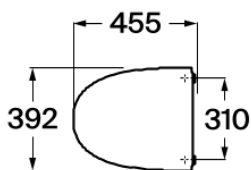

KHROMA

Soft-closing WC seat and cover

DIMENSIONS

Length	455 mm
Width	392 mm
Height	47 mm

COLOURS AND FINISHES

F3T Passion Red

TECHNICAL DRAWINGS

FEATURES

Soft-closing WC seat and cover.

Ceramics bowl width (mm): 390

Length between the centers of bolts holes (mm): 310

Length from the centers of the bolts holes to the front of the bowl (mm): 420

Shape: Round