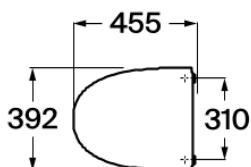

**KHROMA**

Soft-closing WC seat and cover

DIMENSIONS

Length	455 mm
Width	392 mm
Height	47 mm

COLOURS AND FINISHES

F3T Passion Red

TECHNICAL DRAWINGS

**FEATURES**

Soft-closing WC seat and cover.

Ceramics bowl width (mm): 390

Length between the centers of bolts holes (mm): 310

Length from the centers of the bolts holes to the front of the bowl (mm): 420

Shape: Round