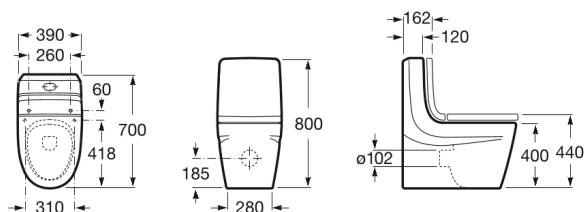

KHROMA

Tank-front backrest

DIMENSIONS

Length	455 mm
Width	392 mm
Height	47 mm

COLOURS AND FINISHES

F3T Passion Red

TECHNICAL DRAWINGS

FEATURES

Ceramics bowl width (mm): 390

Length between the centers of bolts holes (mm): 310

Length from the centers of the bolts holes to the front of the bowl (mm): 420

Shape: Round

Suitable for: Toilet

BOUGHT TOGETHER FREQUENTLY