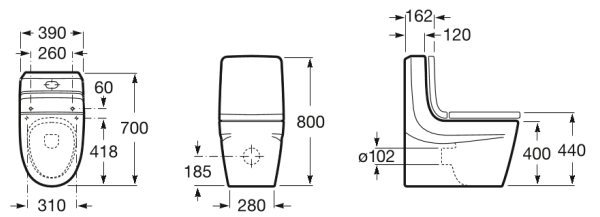

KHROMA

Tank-front backrest

DIMENSIONS

Length	455 mm
Width	392 mm
Height	47 mm

COLOURS AND FINISHES

F3T Passion Red

TECHNICAL DRAWINGS

FEATURES

Ceramics bowl width (mm): 390

Length between the centers of bolts holes (mm): 310

Length from the centers of the bolts holes to the front of the bowl (mm): 420

Shape: Round

Suitable for: Toilet

BOUGHT TOGETHER FREQUENTLY