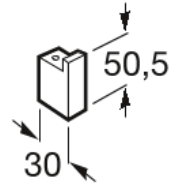

NUOVA

Robe hook

TECHNICAL DRAWINGS

FEATURES

Finish: Polished

Installation type: Wall-mounted

Material: Metal

Nuova