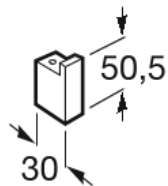

NUOVA

Robe hook

TECHNICAL DRAWINGS

FEATURES

Finish: Polished

Installation type: Wall-mounted

Material: Metal

Nuova