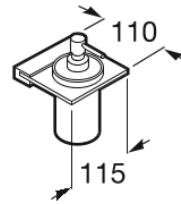

NUOVA

Wall-mounted gel dispenser

TECHNICAL DRAWINGS

FEATURES

Finish: Polished

Installation type: Wall-mounted

Material: Glass, Metal

Nuova