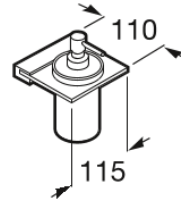

NUOVA

Wall-mounted gel dispenser

TECHNICAL DRAWINGS

FEATURES

Finish: Polished

Installation type: Wall-mounted

Material: Glass, Metal

Nuova