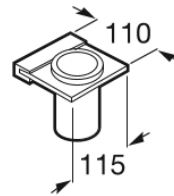

NUOVA

Wall-mounted tumbler holder and glass

TECHNICAL DRAWINGS

FEATURES

Finish: Polished

Installation type: Wall-mounted

Material: Glass, Metal

Nuova