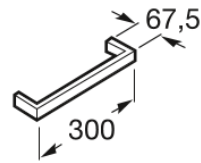

NUOVA

Towel rail

TECHNICAL DRAWINGS

FEATURES

Finish: Polished

Installation type: Wall-mounted

Material: Metal

Shape: Straight