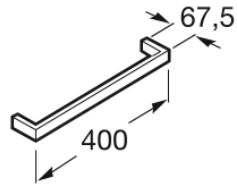

NUOVA

**Towel rail**

TECHNICAL DRAWINGS

**FEATURES**

Finish: Polished

Installation type: Wall-mounted

Material: Metal

Shape: Straight

## Nuova

The fusion between metal and glass, between square shapes and right angles. The most up-to-date design is taken to every detail of this accessories collection in order to add a minimalist and creative touch to the bathroom space.