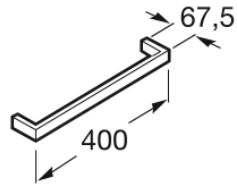

NUOVA

Towel rail

TECHNICAL DRAWINGS

FEATURES

Finish: Polished

Installation type: Wall-mounted

Material: Metal

Shape: Straight