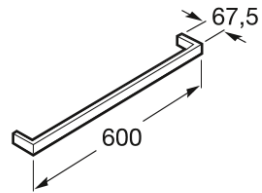

NUOVA

Towel rail

TECHNICAL DRAWINGS

FEATURES

Finish: Polished

Installation type: Wall-mounted

Material: Metal

Shape: Straight