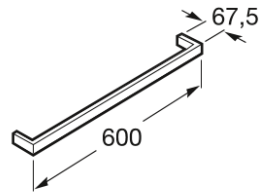

NUOVA

Towel rail

TECHNICAL DRAWINGS

FEATURES

Finish: Polished

Installation type: Wall-mounted

Material: Metal

Shape: Straight