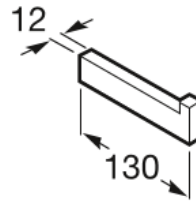

NUOVA

Toilet roll holder without cover

TECHNICAL DRAWINGS

FEATURES

Finish: Polished

Installation type: Wall-mounted

Material: Metal

Without cover