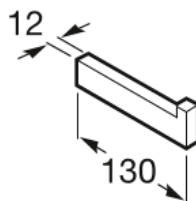

NUOVA

**Toilet roll holder without cover**

TECHNICAL DRAWINGS

**FEATURES**

Finish: Polished

Installation type: Wall-mounted

Material: Metal

Without cover