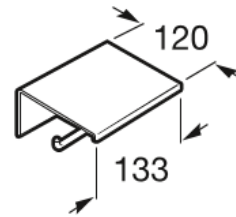

NUOVA

Toilet roll holder with cover

TECHNICAL DRAWINGS

FEATURES

Finish: Polished

Installation type: Wall-mounted

Material: Metal

With cover