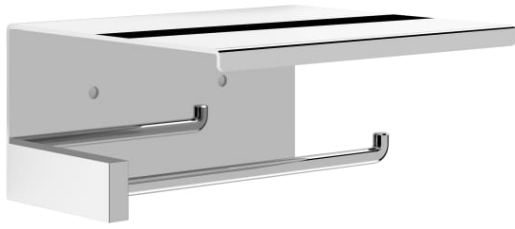

NUOVA

Toilet roll holder with cover

TECHNICAL DRAWINGS

FEATURES

Finish: Polished

Installation type: Wall-mounted

Material: Metal

With cover

Nuova

The fusion between metal and glass, between square shapes and right angles. The most up-to-date design is taken to every detail of this accessories collection in order to add a minimalist and creative touch to the bathroom space.