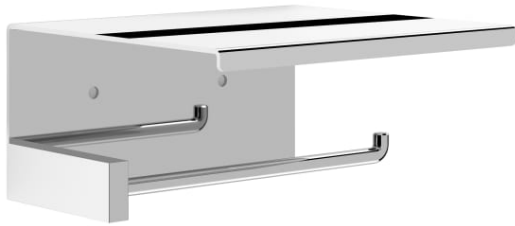

## Toilet roll holder with cover

TECHNICAL DRAWINGS

### FEATURES

Finish: Polished

Installation type: Wall-mounted

Material: Metal

With cover

## Nuova

The fusion between metal and glass, between square shapes and right angles. The most up-to-date design is taken to every detail of this accessories collection in order to add a minimalist and creative touch to the bathroom space.