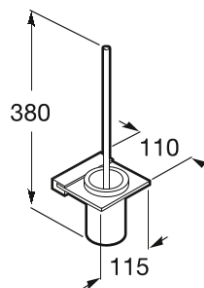

NUOVA

Wall-mounted toilet brush holder

TECHNICAL DRAWINGS

FEATURES

Finish: Polished

Installation type: Wall-mounted

Material: Glass, Metal

Nuova