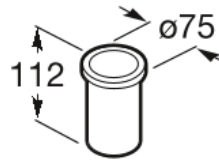

NUOVA

Over countertop glass

TECHNICAL DRAWINGS

FEATURES

Installation type: Countertop

Material: Glass

Nuova

The fusion between metal and glass, between square shapes and right angles. The most up-to-date design is taken to every detail of this accessories collection in order to add a minimalist and creative touch to the bathroom space.