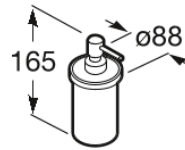

NUOVA

Over countertop gel dispenser

TECHNICAL DRAWINGS

FEATURES

Finish: Polished

Installation type: Countertop

Material: Glass, Metal

Nuova