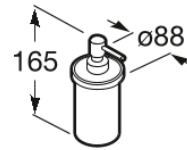

NUOVA

Over countertop gel dispenser

TECHNICAL DRAWINGS

FEATURES

Finish: Polished

Installation type: Countertop

Material: Glass, Metal

Nuova