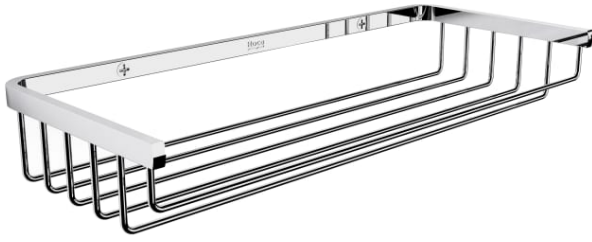

## Grilled container

TECHNICAL DRAWINGS

### FEATURES

Finish: Polished

Installation type: Wall-mounted

Material: Metal

## Nuova

The fusion between metal and glass, between square shapes and right angles. The most up-to-date design is taken to every detail of this accessories collection in order to add a minimalist and creative touch to the bathroom space.