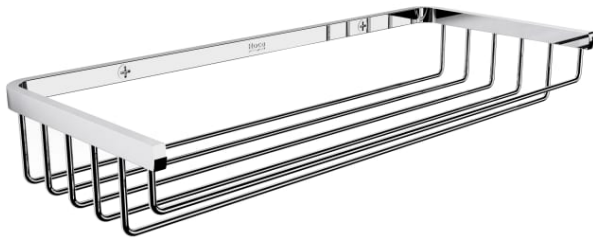

NUOVA

Grilled container

TECHNICAL DRAWINGS

FEATURES

Finish: Polished

Installation type: Wall-mounted

Material: Metal

Nuova

The fusion between metal and glass, between square shapes and right angles. The most up-to-date design is taken to every detail of this accessories collection in order to add a minimalist and creative touch to the bathroom space.