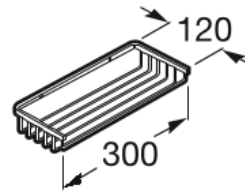

NUOVA

Grilled container

TECHNICAL DRAWINGS

FEATURES

Finish: Polished

Installation type: Wall-mounted

Material: Metal

Nuova