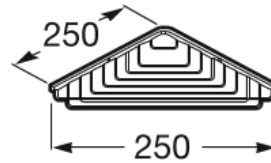

**NUOVA**

**Grilled corner container**

**TECHNICAL DRAWINGS**

**FEATURES**

Corner installation

Finish: Polished

Installation type: Wall-mounted

Material: Metal