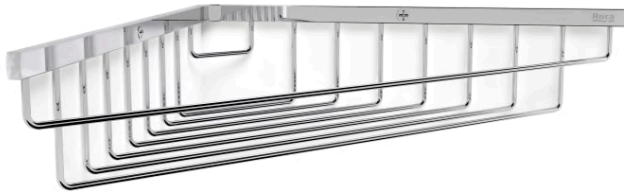

**NUOVA**

**Grilled corner container**

**TECHNICAL DRAWINGS**

**FEATURES**

Corner installation

Finish: Polished

Installation type: Wall-mounted

Material: Metal

## Nuova

The fusion between metal and glass, between square shapes and right angles. The most up-to-date design is taken to every detail of this accessories collection in order to add a minimalist and creative touch to the bathroom space.