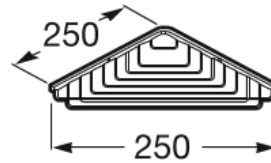

NUOVA

Grilled corner container

TECHNICAL DRAWINGS

FEATURES

Corner installation

Finish: Polished

Installation type: Wall-mounted

Material: Metal