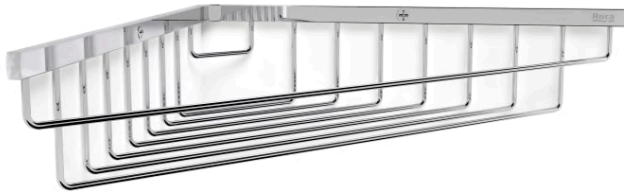

NUOVA

Grilled corner container

TECHNICAL DRAWINGS

FEATURES

Corner installation

Finish: Polished

Installation type: Wall-mounted

Material: Metal

Nuova

The fusion between metal and glass, between square shapes and right angles. The most up-to-date design is taken to every detail of this accessories collection in order to add a minimalist and creative touch to the bathroom space.