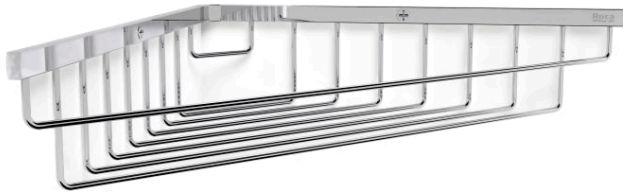

NUOVA

Grilled corner container

TECHNICAL DRAWINGS

FEATURES

Corner installation

Finish: Polished

Installation type: Wall-mounted

Material: Metal

Nuova

The fusion between metal and glass, between square shapes and right angles. The most up-to-date design is taken to every detail of this accessories collection in order to add a minimalist and creative touch to the bathroom space.