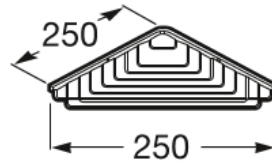

NUOVA

Grilled corner container

TECHNICAL DRAWINGS

FEATURES

Corner installation

Finish: Polished

Installation type: Wall-mounted

Material: Metal