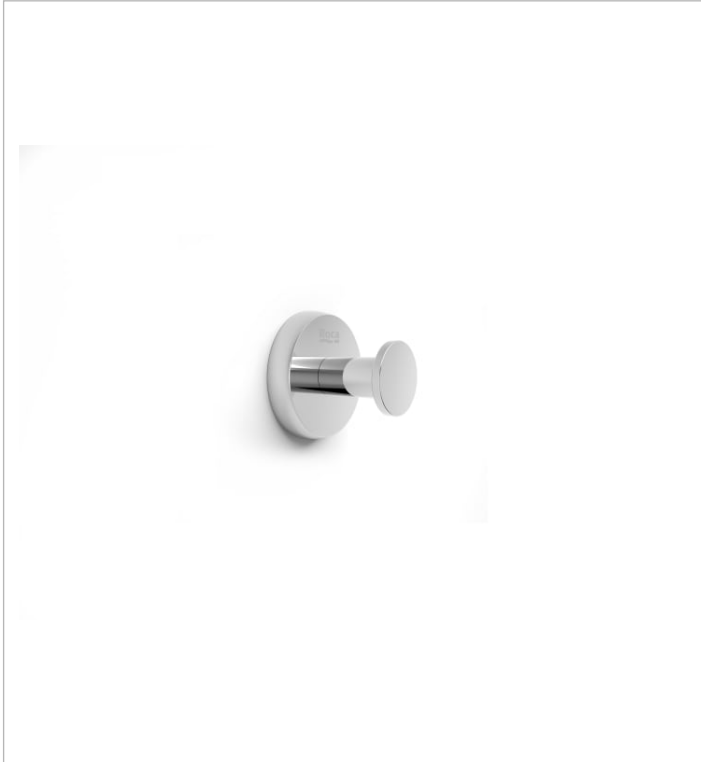

TWIN

**Robe hook (installation with screws or adhesive)**

TECHNICAL DRAWINGS

**FEATURES**

Robe hook (installation with screws or adhesive).

Finish: Chrome

Installation type: Wall-mounted

Material: Metal

## Twin

Twin is an accessories collection with neutral and functional design. Besides the installation with screws, Twin allows an adhesive fixation system that prevents drilling and guarantees high resistance (up to 5 kg. of static load).