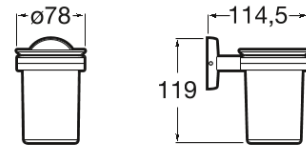

TWIN**Wall-mounted tumbler holder and tumbler
(installation with screws or adhesive)****TECHNICAL DRAWINGS****FEATURES**

Wall-mounted tumbler holder and tumbler (installation with screws or adhesive).

Finish: Chrome

Installation type: Wall-mounted

Material: Glass, Metal

Twin

Twin is an accessories collection with neutral and functional design. Besides the installation with screws, Twin allows an adhesive fixation system that prevents drilling and guarantees high resistance (up to 5 kg. of static load).