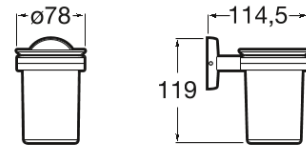

TWIN**Wall-mounted tumbler holder and tumbler
(installation with screws or adhesive)**

TECHNICAL DRAWINGS

**FEATURES**

Wall-mounted tumbler holder and tumbler (installation with screws or adhesive).

Finish: Chrome

Installation type: Wall-mounted

Material: Glass, Metal

Twin

Twin is an accessories collection with neutral and functional design. Besides the installation with screws, Twin allows an adhesive fixation system that prevents drilling and guarantees high resistance (up to 5 kg. of static load).