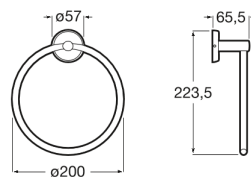

**TWIN****Towel ring (installation with screws or adhesive)****TECHNICAL DRAWINGS****FEATURES**

Towel ring (installation with screws or adhesive).

Finish: Chrome

Installation type: Wall-mounted

Material: Metal

Shape: Ring

Twin

Twin is an accessories collection with neutral and functional design. Besides the installation with screws, Twin allows an adhesive fixation system that prevents drilling and guarantees high resistance (up to 5 kg. of static load).