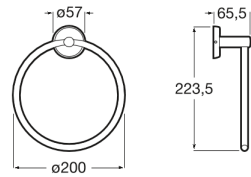

**TWIN****Towel ring (installation with screws or adhesive)**

TECHNICAL DRAWINGS

**FEATURES**

Towel ring (installation with screws or adhesive).

Finish: Chrome

Installation type: Wall-mounted

Material: Metal

Shape: Ring

Twin

Twin is an accessories collection with neutral and functional design. Besides the installation with screws, Twin allows an adhesive fixation system that prevents drilling and guarantees high resistance (up to 5 kg. of static load).