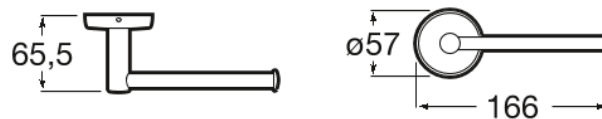

TWIN

**Toilet roll holder without cover (installation with screws or adhesive)**

TECHNICAL DRAWINGS

**FEATURES**

Toilet roll holder without cover (installation with screws or adhesive).

Finish: Chrome

Installation type: Wall-mounted