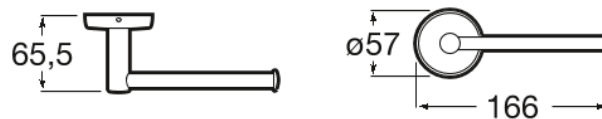

TWIN

Toilet roll holder without cover (installation with screws or adhesive)

TECHNICAL DRAWINGS

**FEATURES**

Toilet roll holder without cover (installation with screws or adhesive).

Finish: Chrome

Installation type: Wall-mounted

Material: Metal

Without cover

Twin

Twin is an accessories collection with neutral and functional design. Besides the installation with screws, Twin allows an adhesive fixation system that prevents drilling and guarantees high resistance (up to 5 kg. of static load).