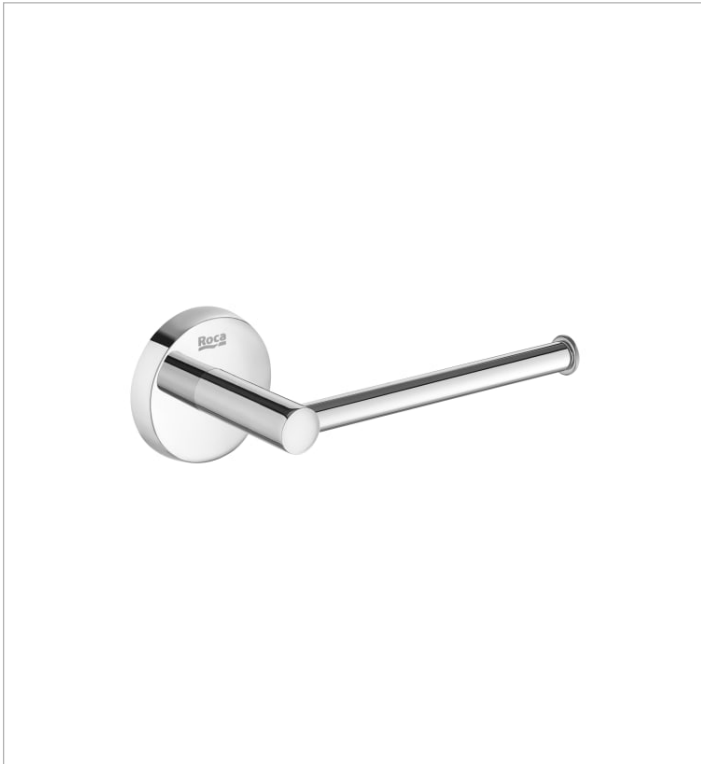

TWIN

**Toilet roll holder without cover (installation with screws or adhesive)**

TECHNICAL DRAWINGS

**FEATURES**

Toilet roll holder without cover (installation with screws or adhesive).

Finish: Chrome

Installation type: Wall-mounted

Material: Metal

Without cover

## Twin

Twin is an accessories collection with neutral and functional design. Besides the installation with screws, Twin allows an adhesive fixation system that prevents drilling and guarantees high resistance (up to 5 kg. of static load).