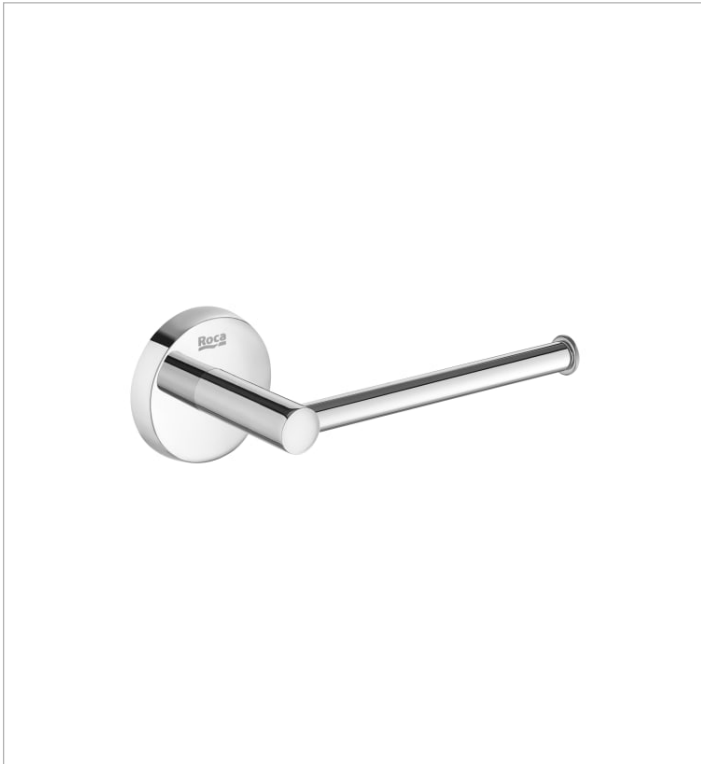

TWIN

Toilet roll holder without cover (installation with screws or adhesive)

TECHNICAL DRAWINGS

**FEATURES**

Toilet roll holder without cover (installation with screws or adhesive).

Finish: Chrome

Installation type: Wall-mounted

Material: Metal

Without cover

Twin

Twin is an accessories collection with neutral and functional design. Besides the installation with screws, Twin allows an adhesive fixation system that prevents drilling and guarantees high resistance (up to 5 kg. of static load).