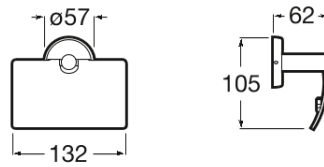

TWIN

**Toilet roll holder with cover (installation with screws or adhesive)**

TECHNICAL DRAWINGS

**FEATURES**

Toilet roll holder with cover (installation with screws or adhesive).

Finish: Chrome

Installation type: Wall-mounted

## Twin

Twin is an accessories collection with neutral and functional design. Besides the installation with screws, Twin allows an adhesive fixation system that prevents drilling and guarantees high resistance (up to 5 kg. of static load).