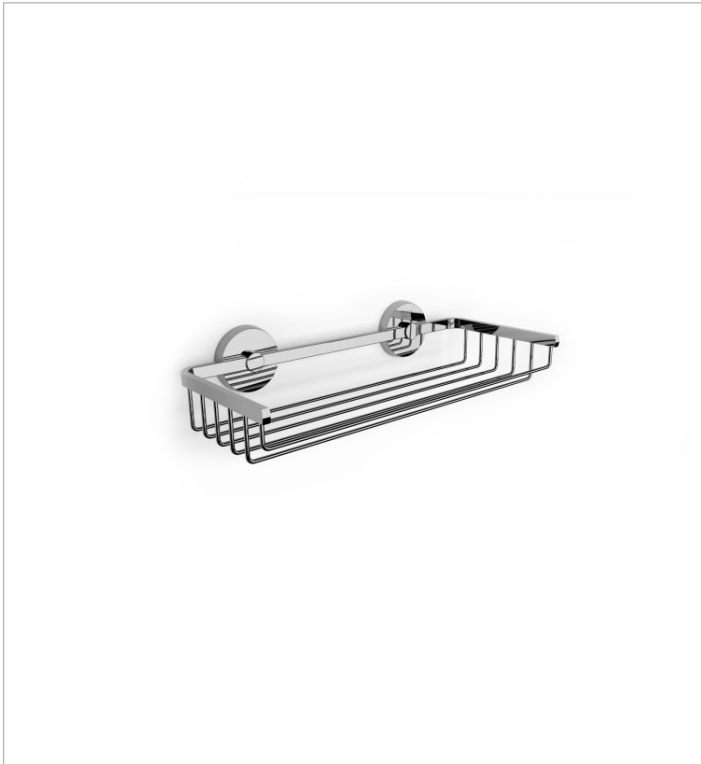

TWIN**Grilled container (installation with screws or adhesive)****TECHNICAL DRAWINGS****FEATURES**

Grilled container (installation with screws or adhesive).

Finish: Chrome

Installation type: Wall-mounted

Material: Metal

Twin

Twin is an accessories collection with neutral and functional design. Besides the installation with screws, Twin allows an adhesive fixation system that prevents drilling and guarantees high resistance (up to 5 kg. of static load).