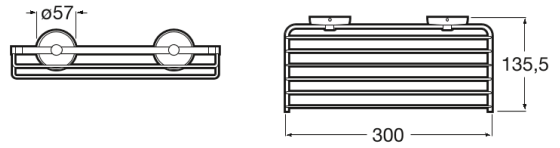

TWIN**Grilled container (installation with screws or adhesive)****TECHNICAL DRAWINGS****FEATURES**

Grilled container (installation with screws or adhesive).

Finish: Chrome

Installation type: Wall-mounted

Material: Metal

Twin

Twin is an accessories collection with neutral and functional design. Besides the installation with screws, Twin allows an adhesive fixation system that prevents drilling and guarantees high resistance (up to 5 kg. of static load).