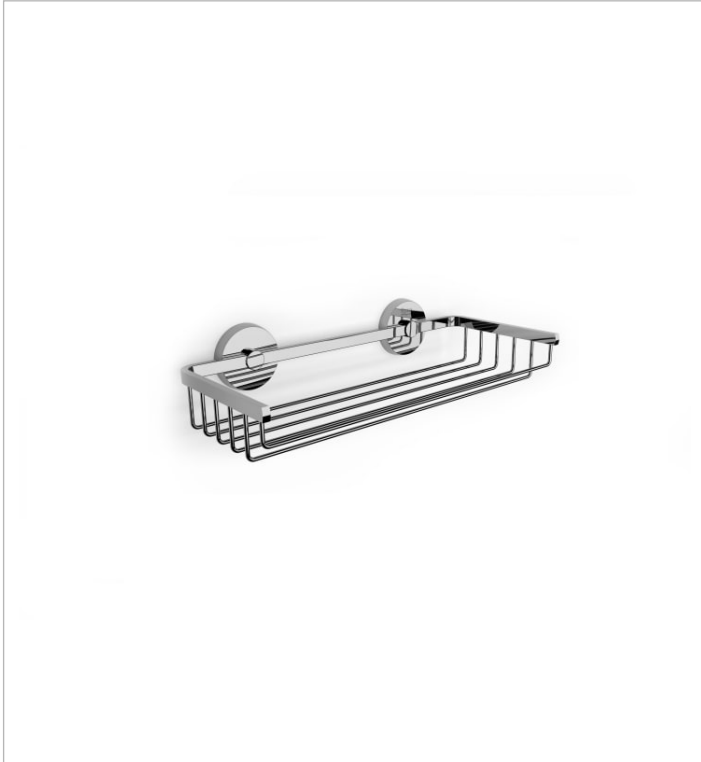

**TWIN****Grilled container (installation with screws or adhesive)****TECHNICAL DRAWINGS****FEATURES**

Grilled container (installation with screws or adhesive).

Finish: Chrome

Installation type: Wall-mounted

Material: Metal

## Twin

Twin is an accessories collection with neutral and functional design. Besides the installation with screws, Twin allows an adhesive fixation system that prevents drilling and guarantees high resistance (up to 5 kg. of static load).