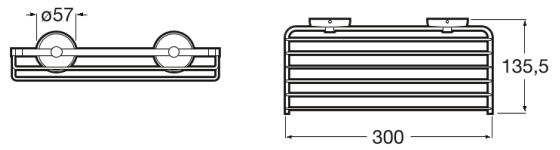

**TWIN****Grilled container (installation with screws or adhesive)****TECHNICAL DRAWINGS****FEATURES**

Grilled container (installation with screws or adhesive).

Finish: Chrome

Installation type: Wall-mounted

## Twin

Twin is an accessories collection with neutral and functional design. Besides the installation with screws, Twin allows an adhesive fixation system that prevents drilling and guarantees high resistance (up to 5 kg. of static load).