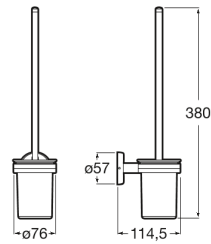

**TWIN**

**Wall-mounted toilet brush holder (installation with screws or adhesive)**

**TECHNICAL DRAWINGS**

**FEATURES**

Wall-mounted toilet brush holder (installation with screws or adhesive).

Finish: Chrome

Installation type: Wall-mounted

Material: Glass, Metal

## Twin

Twin is an accessories collection with neutral and functional design. Besides the installation with screws, Twin allows an adhesive fixation system that prevents drilling and guarantees high resistance (up to 5 kg. of static load).