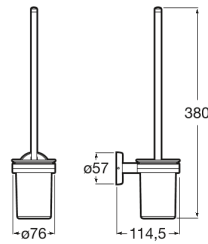

**TWIN****Wall-mounted toilet brush holder (installation with screws or adhesive)****TECHNICAL DRAWINGS****FEATURES**

Wall-mounted toilet brush holder (installation with screws or adhesive).

Finish: Chrome

Installation type: Wall-mounted

Material: Glass, Metal

Twin

Twin is an accessories collection with neutral and functional design. Besides the installation with screws, Twin allows an adhesive fixation system that prevents drilling and guarantees high resistance (up to 5 kg. of static load).