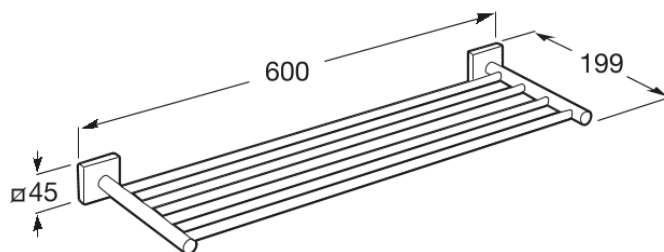

**CUBICA**

**Towel rack**

**DIMENSIONS**

Length	200 mm
Width	45 mm
Height	610 mm

**COLOURS AND FINISHES**

**TECHNICAL DRAWINGS**

**FEATURES**

- Finish: Chrome
- Fixing kit: Included
- Installation options: Only with screws
- Installation type: Wall-mounted
- Material: Metal
- Maximum weight supported (Kg): 10
- Shape: Straight
- Suitable for: Shower