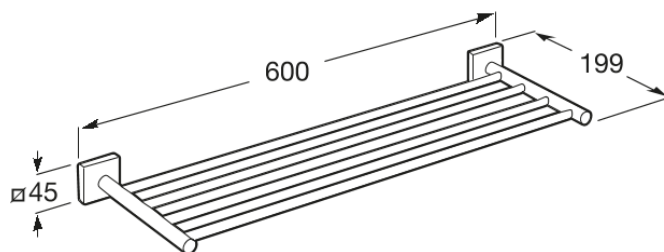

CUBICA

Towel rack

DIMENSIONS

Length	200 mm
Width	45 mm
Height	610 mm

COLOURS AND FINISHES

TECHNICAL DRAWINGS

FEATURES

- Finish: Chrome
- Fixing kit: Included
- Installation options: Only with screws
- Installation type: Wall-mounted
- Material: Metal
- Maximum weight supported (Kg): 10
- Shape: Straight
- Suitable for: Shower