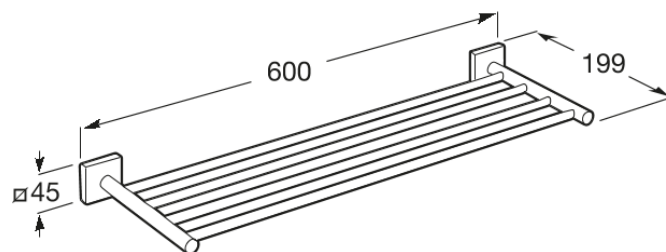

CUBICA

Towel rack

DIMENSIONS

Length	200 mm
Width	45 mm
Height	610 mm

COLOURS AND FINISHES

TECHNICAL DRAWINGS

FEATURES

- Finish: Chrome
- Fixing kit: Included
- Installation options: Only with screws
- Installation type: Wall-mounted
- Material: Metal
- Maximum weight supported (Kg): 10
- Shape: Straight
- Suitable for: Shower