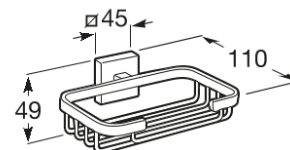

CUBICA

Grated container

DIMENSIONS

Length 110 mm
 Width 49 mm
 Height 150 mm

COLOURS AND FINISHES

01 Polished

TECHNICAL DRAWINGS

FEATURES

Finish: Chrome

Fixing kit: Included

Installation options: Only with screws

Installation type: Wall-mounted

Material: Metal

Maximum weight supported (Kg): 5

Cubica

Metal and glass are the stars of a collection of accessories that plays with basic geometries. Cubica is based on the essential shapes to provide practical and functional designs.