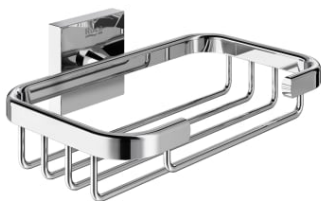

CUBICA

Grated container

DIMENSIONS

Length 110 mm
 Width 49 mm
 Height 150 mm

COLOURS AND FINISHES

01 Polished

TECHNICAL DRAWINGS

FEATURES

Finish: Chrome

Fixing kit: Included

Installation options: Only with screws

Installation type: Wall-mounted

Material: Metal

Maximum weight supported (Kg): 5

Cubica

Metal and glass are the stars of a collection of accessories that plays with basic geometries. Cubica is based on the essential shapes to provide practical and functional designs.