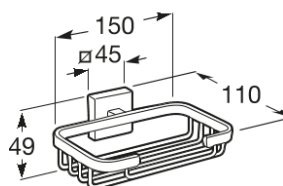

CUBICA

Grated container

DIMENSIONS

Length 110 mm
 Width 49 mm
 Height 150 mm

COLOURS AND FINISHES

01 Polished

TECHNICAL DRAWINGS

FEATURES

Finish: Chrome

Fixing kit: Included

Installation options: Only with screws

Installation type: Wall-mounted

Material: Metal

Maximum weight supported (Kg): 5

Cubica

Metal and glass are the stars of a collection of accessories that plays with basic geometries. Cubica is based on the essential shapes to provide practical and functional designs.