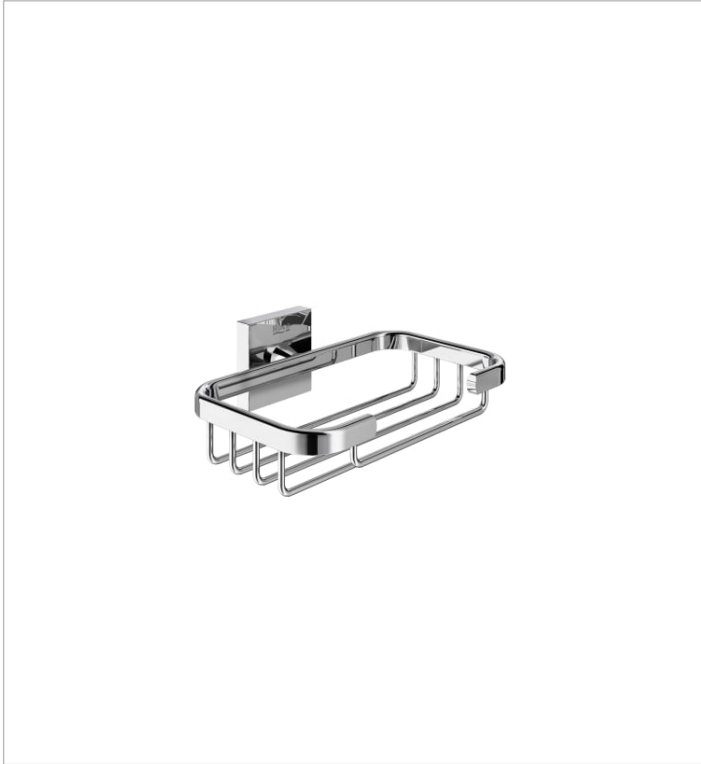

CUBICA

Grated container

DIMENSIONS

Length 110 mm
 Width 49 mm
 Height 150 mm

COLOURS AND FINISHES

01 Polished

TECHNICAL DRAWINGS

FEATURES

Finish: Chrome

Fixing kit: Included

Installation options: Only with screws

Installation type: Wall-mounted

Material: Metal

Maximum weight supported (Kg): 5

Cubica

Metal and glass are the stars of a collection of accessories that plays with basic geometries. Cubica is based on the essential shapes to provide practical and functional designs.