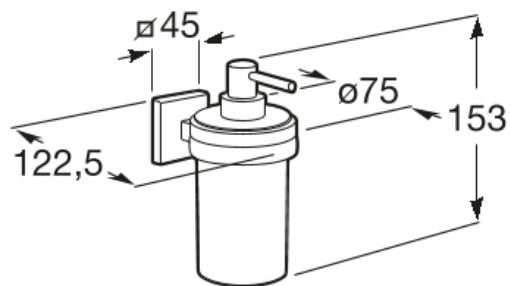

CUBICA

Wall-mounted soap dispenser

DIMENSIONS

Length	122 mm
Width	75 mm
Height	153 mm

COLOURS AND FINISHES

01 Polished

TECHNICAL DRAWINGS

FEATURES

Capacity (l): 0.3

Finish: Chrome

Fixing kit: Included

Installation options: Only with screws

Installation type: Wall-mounted

Material: Metal

Maximum weight supported (Kg): 5

Cubica