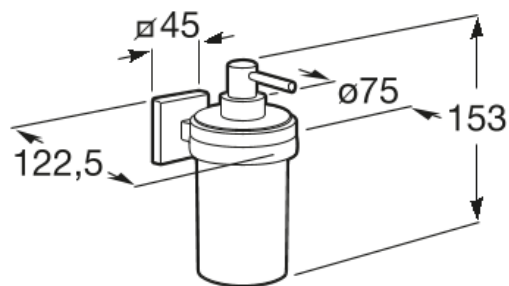

CUBICA

Wall-mounted soap dispenser

DIMENSIONS

Length	122 mm
Width	75 mm
Height	153 mm

COLOURS AND FINISHES

01 Polished

TECHNICAL DRAWINGS

FEATURES

Capacity (l): 0.3

Finish: Chrome

Fixing kit: Included

Installation options: Only with screws

Installation type: Wall-mounted

Material: Metal

Maximum weight supported (Kg): 5

Cubica